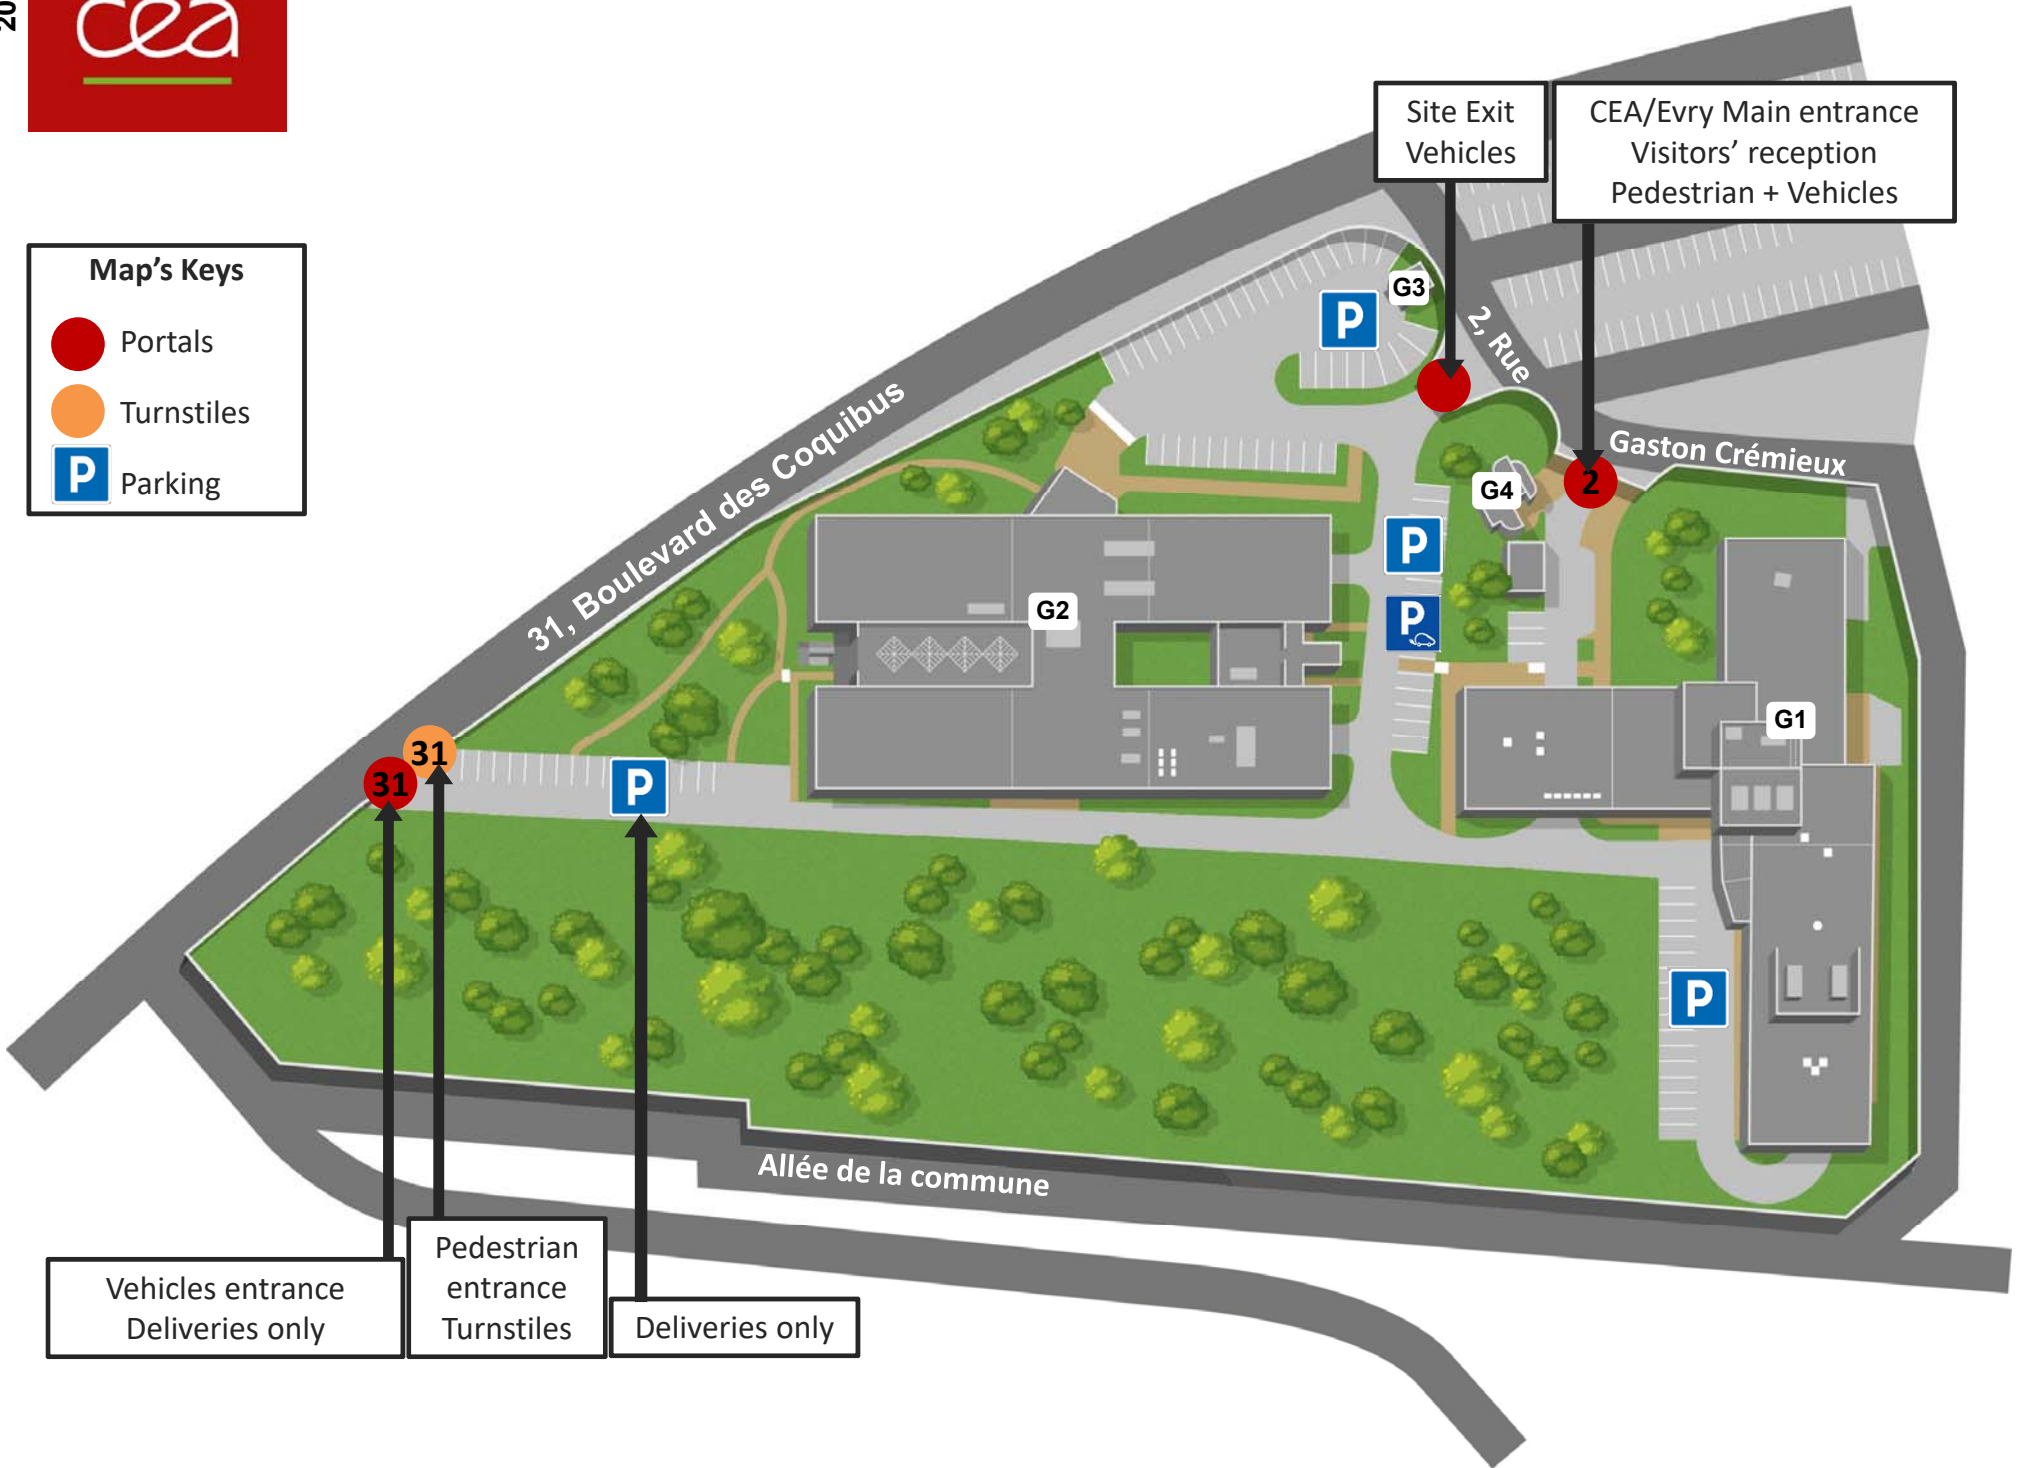

CEA/Evry site map

Map's Keys

- Portals
- Turnstiles
- P Parking

Vehicles entrance
Deliveries only

Pedestrian entrance
Turnstiles

Deliveries only

Site Exit
Vehicles

CEA/Evry Main entrance
Visitors' reception
Pedestrian + Vehicles

31, Boulevard des Coquibus

Allée de la commune

2, Rue

Gaston Crémieux

G2

G1

G3

G4